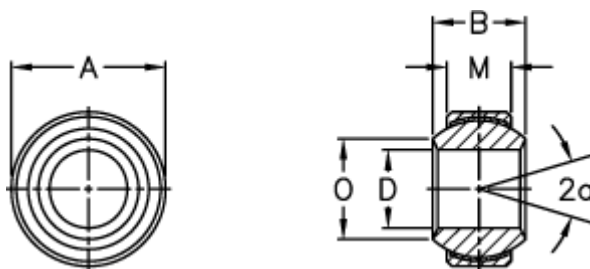

# Data Sheet

Article number: 03406224

Description: Fluro Rod end GXSW 22.42

## Measures

A	= 42	Size	= 22.42
a (degrees)	= 15	Static load C0 (kN)	= 162
B	= 28	Weight	= 169
D	= 22		
Dynamic load C (kN)	= 97		
M	= 20		
O	= 25.8		
Permissible rpm	= 170		